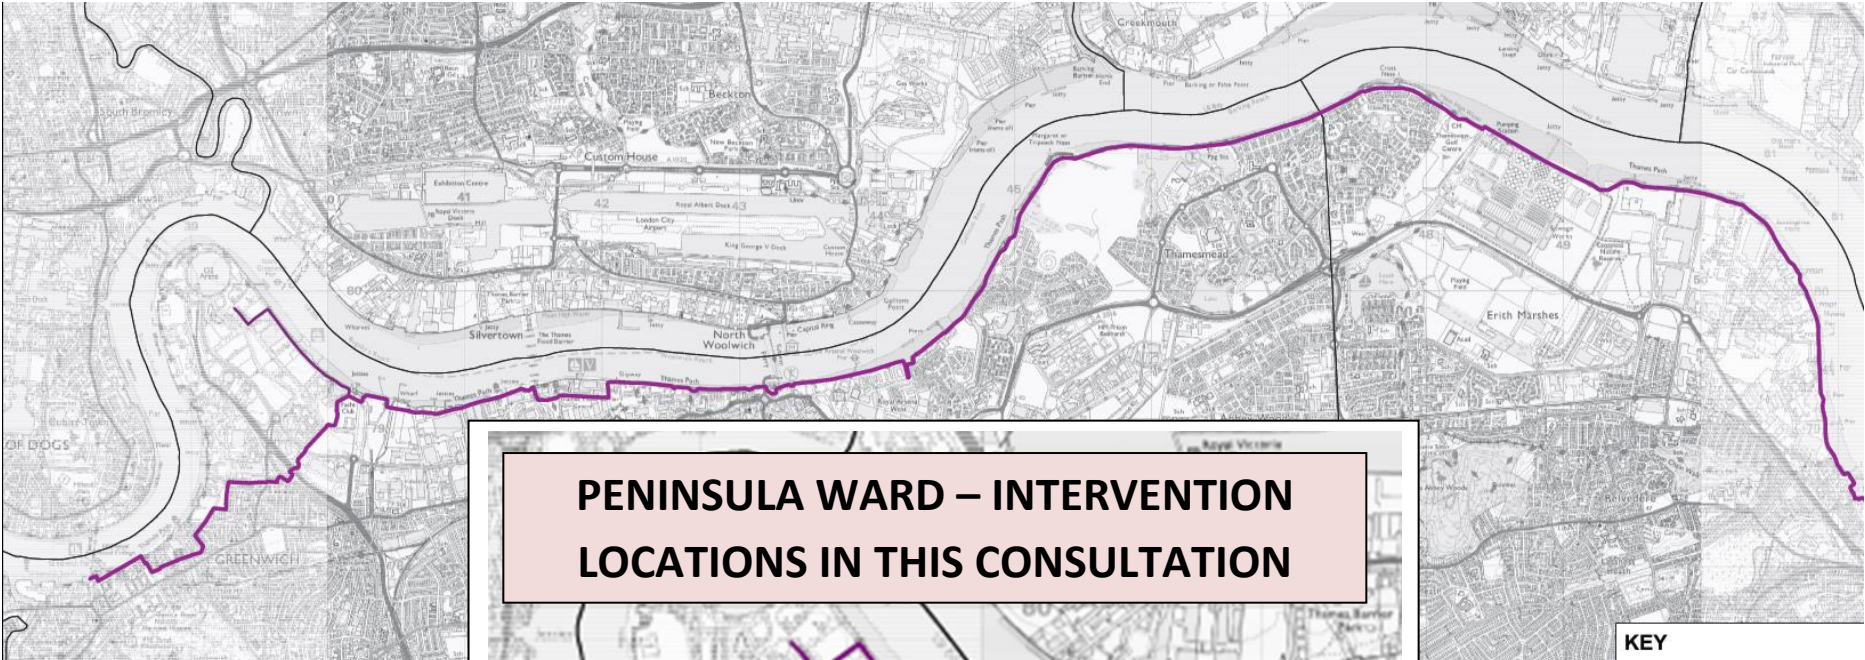

THAMES PATH QUIETWAY – ROUTE MAP (PURPLE LINE)

PENINSULA WARD – INTERVENTION LOCATIONS IN THIS CONSULTATION

KEY
— Quietway Thames Path
□ Borough Boundary

QTP8: Southern Park
(adjacent to Ecology Park)

QTP3b: Gibson Street,
junction with Banning Street

QTP3a: Old Woolwich
Road, junction with Lassell
Street

QTP9b: Riverside, junction
with Anchor and Hope Lane

QTP9a: Riverside, junction
with Lombard Wall