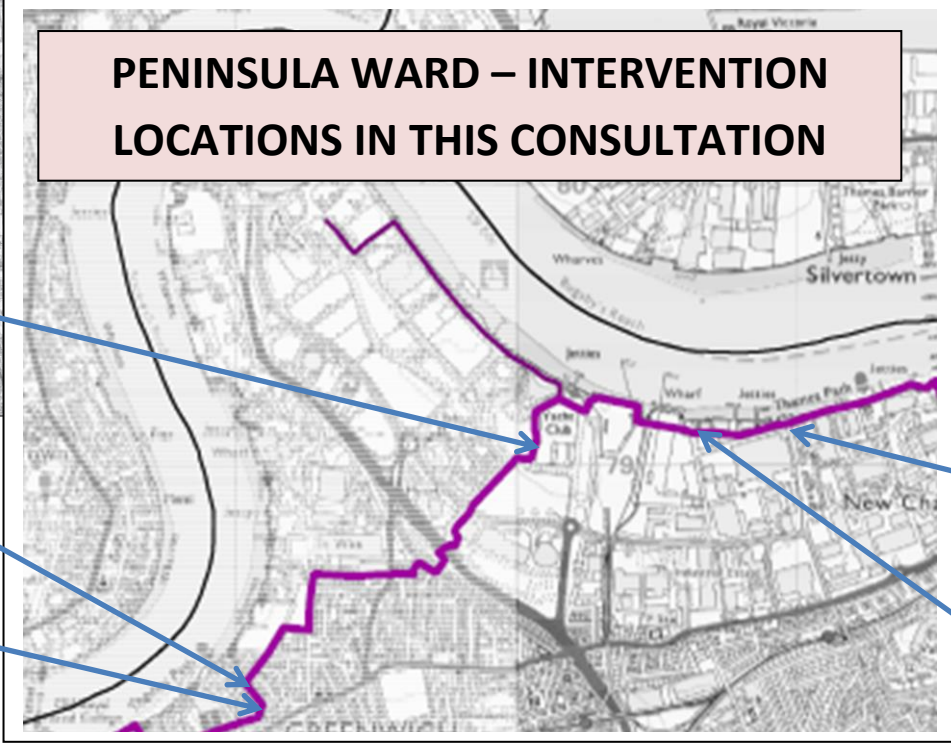

THAMES PATH QUIETWAY – ROUTE MAP (PURPLE LINE)

PENINSULA WARD – INTERVENTION LOCATIONS IN THIS CONSULTATION

KEY
— Quietway Thames Path
□ Borough Boundary

QTP8: Southern Park
(adjacent to Ecology Park)

QTP3b: Gibson Street,
junction with Banning Street

QTP3a: Old Woolwich
Road, junction with Lassell
Street

QTP9b: Riverside, junction
with Anchor and Hope Lane

QTP9a: Riverside, junction
with Lombard Wall